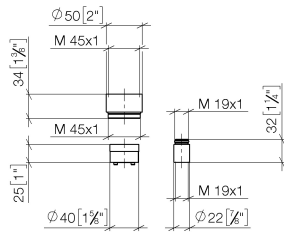

## Extension 25 mm -

---

12 190 970 90

- up to 25 mm: 1 x 12 190 970 90
- 26 mm - 50 mm: 2 x 12 190 970 90

for concealed single-lever shower and bath mixer 36  
02X SSS-FF

## Extension 25 mm -

12 190 970 90

mm [inches]

Extension 25 mm -

12 190 970 90

12 190 970 90

Spare parts list

No.	Item Number	Name	Quantity used	Delivery time
1	09 17 01 191 90	sleeve	1	2
2	09 14 10 210 90	seal	1	2
3	09 30 11 186 90	disc	1	2
4	09 14 03 160 90	seal	2	2
5	09 14 10 047 90	seal	1	2
6	09 17 01 192 90	sleeve	1	2