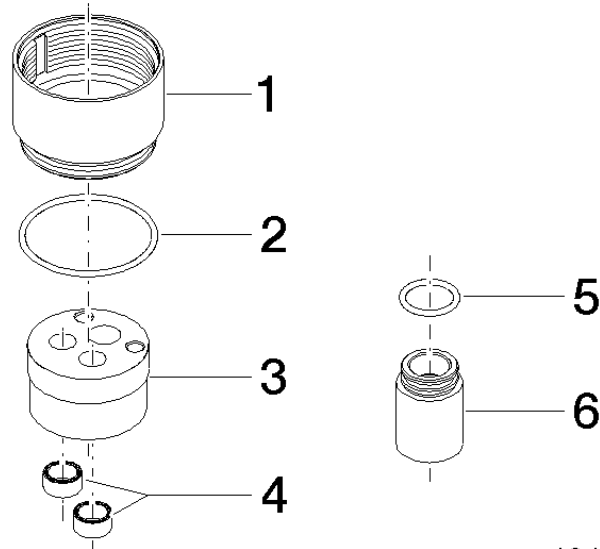

## Extension 25 mm -

---

12 190 970 90

- up to 25 mm: 1 x 12 190 970 90
- 26 mm - 50 mm: 2 x 12 190 970 90

for concealed single-lever shower and bath mixer 36  
02X SSS-FF

## Extension 25 mm -

12 190 970 90

mm [inches]

Extension 25 mm -

12 190 970 90

12 190 970 90

Spare parts list

No.	Item Number	Name	Quantity used	Delivery time
1	09 17 01 191 90	sleeve	1	2
2	09 14 10 210 90	seal	1	2
3	09 30 11 186 90	disc	1	2
4	09 14 03 160 90	seal	2	2
5	09 14 10 047 90	seal	1	2
6	09 17 01 192 90	sleeve	1	2